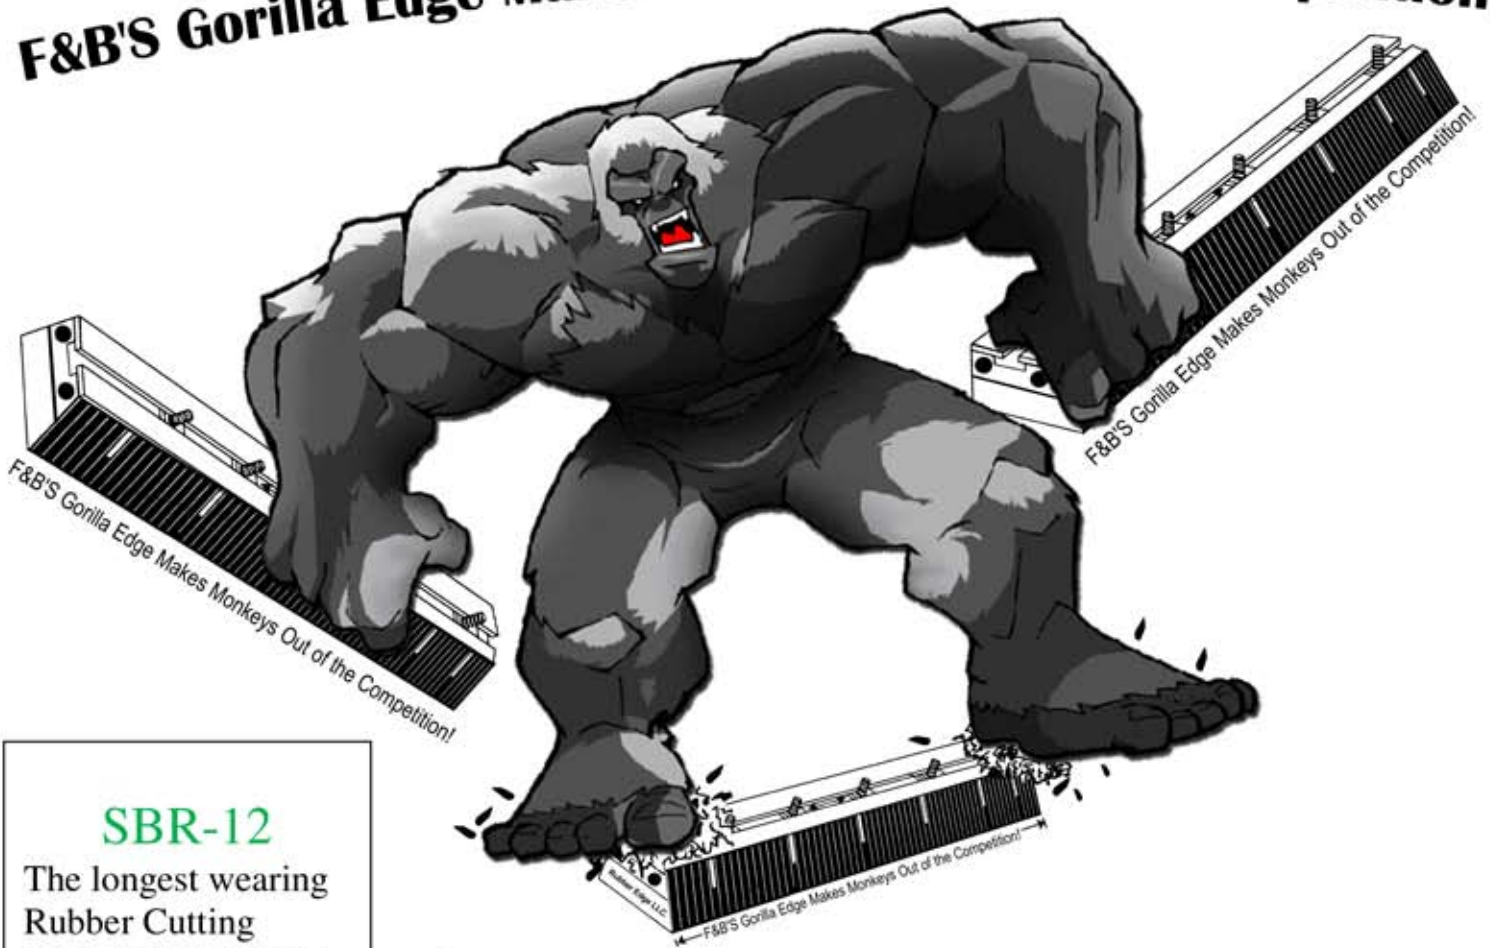

F&B RUBBERIZED, INC.

37 WASHBURN STREET

NEW BEDFORD, MA 02740

CALL: (508) 999-4124 - FAX: (508) 997-0649

F&B'S Gorilla Edge Makes Monkeys Out of the Competition!

SBR-12

The longest wearing Rubber Cutting Edge. These are for the Big Boys.

SBR-12 this is our new Slide Bolt Edge. It's installed the same way as our other slide bolt edges. The Difference is your getting 8" off Wear compared to 6". That means less down time installing Edges this will give you 25% more wear. These Edges are built heavy Duty with extra strengthen plates.

SBR-12

F & B Rubberized is always working to improve our products. This is the latest product improvement. We had a lot of inquiries to see if we could come up with a longer lasting Edge. Our new SBR-12 will still be priced below our competitor with much more wear.