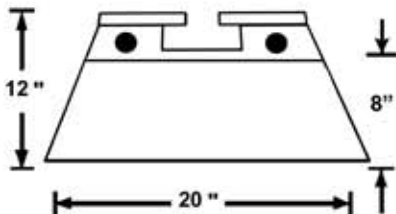

SBR-12

F & B Rubberized is always working to improve our products. This is the latest product improvement. We had a lot of inquiries to see if we could come up with a longer lasting Edge. Our new SBR-12 will still be priced below our competitor with much more wear.

Call Mike for a quote 508-789-1281 or email mmurray@fbrubberized.com